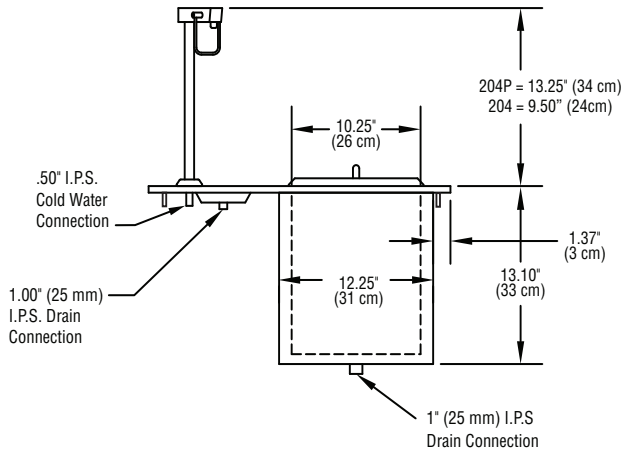

204 Series: Water And Ice Station

Models

- 204 Water and ice station with glass filler
- 204P Water and ice station with pitcher filler

204

Standard Features

- Top is 18-gauge stainless steel with raised die stamped opening
- Chrome plated wire strainer
- Glass filler is 9.5" high
- Pitcher filler is 13.5" high
- One-piece 20-gauge stainless steel lift-off cover with handle
- Liner of ice bin is high-impact ABS plastic with coved corners
- 1" diameter drain plumbed out the bottom
- High density environmentally friendly, Kyoto Protocol Compliant, Non ODP (Ozone Depletion Potential), Non GWP (Global Warming Potential) polyurethane foam throughout unit
- Exterior tank is made of galvanized steel

Specifications

Top is 18-gauge stainless steel, has 1.37" (3 cm) overhang all around. Glass filler is 9.5" (24 cm) high, over die-stamped drain opening fitted with chrome-plated wire strainer. Pitcher filler is 13.5" (34 cm) high, over die-stamped drain opening fitted with chrome-plated wire strainer. Ice bin opening is die-stamped with .19" (5 mm) raised edges, measures 15.12" x 10.5" (38 cm x 27 cm), has one-piece 20-gauge stainless steel lift-off cover.

Liner of ice bin is high-impact ABS plastic, has rounded corners and is pitched to 1" (25 mm) diameter drain. Bin is insulated all around with high-density environmentally friendly, Kyoto Protocol Compliant, Non ODP (Ozone Depletion Potential), Non GWP (Global Warming Potential) polyurethane. Ice bin holds 45 pounds of ice.

Exterior body is 24-gauge galvanized steel.

Cutout dimensions are 21" (53 cm) x 17.75" (45 cm).

Plan View
204, 204P

Mounting Stud Locations
204, 204P

Elevation View
204, 204P

Side View
204, 204P

Specifications						
Model	L	D	H	Cutout Size	Cabinet Capacity	Ship Weight
204	24" (61 cm)	21" (53 cm)	22.6" (57 cm)	21" x 17.75" (53 cm x 45 cm)	45lbs (20kg)	47.5lbs (22kg)
204P	24" (61 cm)	21" (53 cm)	26.35" (67 cm)	21" x 17.75" (53 cm x 45 cm)	45lbs (20kg)	47.5lbs (22kg)