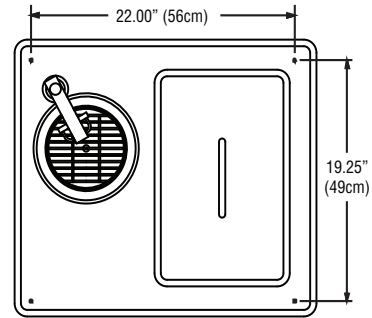

204 Series: Water And Ice Station

Models

- 204 Water and ice station with glass filler
- 204P Water and ice station with pitcher filler

204

Standard Features

- Top is 18-gauge stainless steel with raised die stamped opening
- Chrome plated wire strainer
- Glass filler is 9.5" high
- Pitcher filler is 13.5" high
- One-piece 20-gauge stainless steel lift-off cover with handle
- Liner of ice bin is high-impact ABS plastic with coved corners
- 1" diameter drain plumbed out the bottom
- High density environmentally friendly, Kyoto Protocol Compliant, Non ODP (Ozone Depletion Potential), Non GWP (Global Warming Potential) polyurethane foam throughout unit
- Exterior tank is made of galvanized steel

Specifications

Top is 18-gauge stainless steel, has 1.37" (3 cm) overhang all around. Glass filler is 9.5" (24 cm) high, over die-stamped drain opening fitted with chrome-plated wire strainer. Pitcher filler is 13.5" (34 cm) high, over die-stamped drain opening fitted with chrome-plated wire strainer. Ice bin opening is die-stamped with .19" (5 mm) raised edges, measures 15.12" x 10.5" (38 cm x 27 cm), has one-piece 20-gauge stainless steel lift-off cover.

Liner of ice bin is high-impact ABS plastic, has rounded corners and is pitched to 1" (25 mm) diameter drain. Bin is insulated all around with high-density environmentally friendly, Kyoto Protocol Compliant, Non ODP (Ozone Depletion Potential), Non GWP (Global Warming Potential) polyurethane. Ice bin holds 45 pounds of ice.

Exterior body is 24-gauge galvanized steel.

Cutout dimensions are 21" (53 cm) x 17.75" (45 cm).

Plan View
204, 204P

Mounting Stud Locations
204, 204P

Elevation View
204, 204P

Side View
204, 204P

Specifications						
Model	L	D	H	Cutout Size	Cabinet Capacity	Ship Weight
204	24" (61 cm)	21" (53 cm)	22.6" (57 cm)	21" x 17.75" (53 cm x 45 cm)	45lbs (20kg)	47.5lbs (22kg)
204P	24" (61 cm)	21" (53 cm)	26.35" (67 cm)	21" x 17.75" (53 cm x 45 cm)	45lbs (20kg)	47.5lbs (22kg)