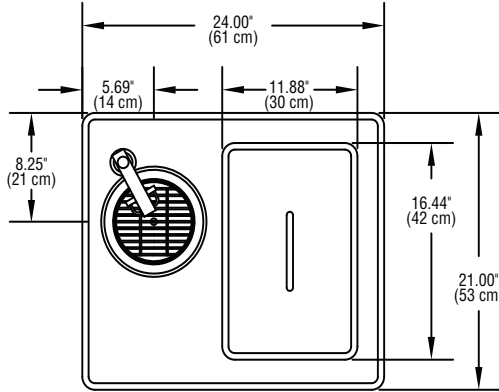

204 Series: Water And Ice Station

Models

- 204 Water and ice station with glass filler
- 204P Water and ice station with pitcher filler

204

Standard Features

- Top is 18-gauge stainless steel with raised die stamped opening
- Chrome plated wire strainer
- Glass filler is 9.5" high
- Pitcher filler is 13.5" high
- One-piece 20-gauge stainless steel lift-off cover with handle
- Liner of ice bin is high-impact ABS plastic with coved corners
- 1" diameter drain plumbed out the bottom
- High density environmentally friendly, Kyoto Protocol Compliant, Non ODP (Ozone Depletion Potential), Non GWP (Global Warming Potential) polyurethane foam throughout unit
- Exterior tank is made of galvanized steel

Specifications

Top is 18-gauge stainless steel, has 1.37" (3 cm) overhang all around. Glass filler is 9.5" (24 cm) high, over die-stamped drain opening fitted with chrome-plated wire strainer. Pitcher filler is 13.5" (34 cm) high, over die-stamped drain opening fitted with chrome-plated wire strainer. Ice bin opening is die-stamped with .19" (5 mm) raised edges, measures 15.12" x 10.5" (38 cm x 27 cm), has one-piece 20-gauge stainless steel lift-off cover.

Liner of ice bin is high-impact ABS plastic, has rounded corners and is pitched to 1" (25 mm) diameter drain. Bin is insulated all around with high-density environmentally friendly, Kyoto Protocol Compliant, Non ODP (Ozone Depletion Potential), Non GWP (Global Warming Potential) polyurethane. Ice bin holds 45 pounds of ice.

Exterior body is 24-gauge galvanized steel.

Cutout dimensions are 21" (53 cm) x 17.75" (45 cm).

Plan View
204, 204P

Mounting Stud Locations
204, 204P

Elevation View
204, 204P

Side View
204, 204P

Specifications						
Model	L	D	H	Cutout Size	Cabinet Capacity	Ship Weight
204	24" (61 cm)	21" (53 cm)	22.6" (57 cm)	21" x 17.75" (53 cm x 45 cm)	45lbs (20kg)	47.5lbs (22kg)
204P	24" (61 cm)	21" (53 cm)	26.35" (67 cm)	21" x 17.75" (53 cm x 45 cm)	45lbs (20kg)	47.5lbs (22kg)