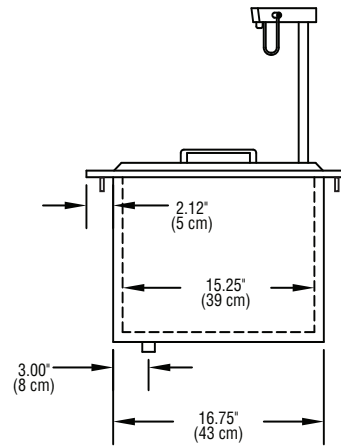

Specifications

Top is 18-gauge stainless steel, has 1.37" (3 cm) overhang all around. Glass filler is 9.5" (24 cm) high, over die-stamped drain opening fitted with chrome-plated wire strainer. Pitcher filler is 13.5" (34 cm) high, over die-stamped drain opening fitted with chrome-plated wire strainer. Ice bin opening is die-stamped with .19" (5 mm) raised edges, measures 15.12" x 10.5" (38 cm x 27 cm), has one-piece 20-gauge stainless steel lift-off cover.

Liner of ice bin is high-impact ABS plastic, has rounded corners and is pitched to 1" (25 mm) diameter drain. Bin is insulated all around with high-density environmentally friendly, Kyoto Protocol Compliant, Non ODP (Ozone Depletion Potential), Non GWP (Global Warming Potential) polyurethane. Ice bin holds 45 pounds of ice.

Exterior body is 24-gauge galvanized steel.

Cutout dimensions are 21" (53 cm) x 17.75" (45 cm).

Plan View
204, 204P

Mounting Stud Locations
204, 204P

Elevation View
204, 204P

Side View
204, 204P

Specifications						
Model	L	D	H	Cutout Size	Cabinet Capacity	Ship Weight
204	24" (61 cm)	21" (53 cm)	22.6" (57 cm)	21" x 17.75" (53 cm x 45 cm)	45lbs (20kg)	47.5lbs (22kg)
204P	24" (61 cm)	21" (53 cm)	26.35" (67 cm)	21" x 17.75" (53 cm x 45 cm)	45lbs (20kg)	47.5lbs (22kg)