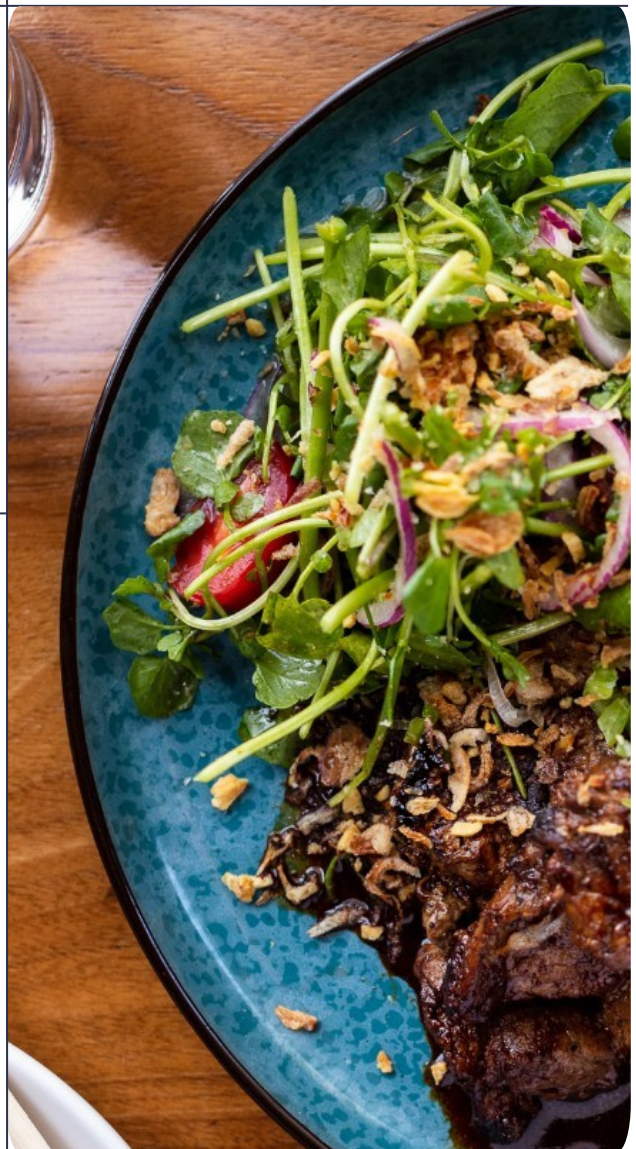

PLATE JC-JP042
19.5" x 7"
30/cs

PLATE JC-JP043
10.25"
20/cs